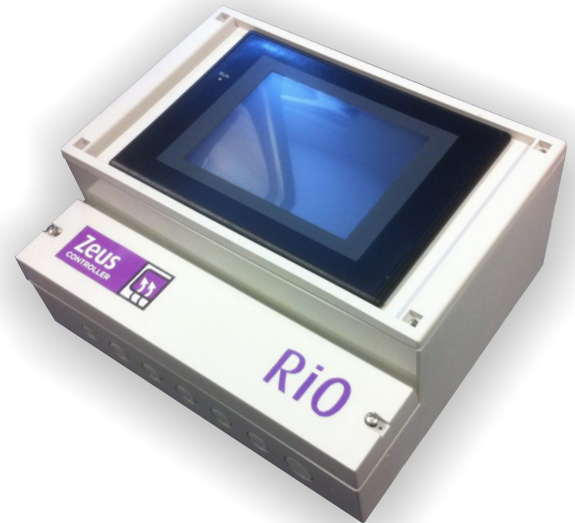

Zeus
CONTROLLER

RiO

The most advanced, accurate and reliable hatchery ventilation controller

The Zeus RiO Ventilation Controller provides an advanced platform giving you the power and flexibility to manage your hatchery's ventilation more efficiently, while ensuring the perfect environment for your incubation systems.

Specifically designed for hatchery ventilation, the Zeus RiO optimizes air delivery to each room, maintaining static pressure, temperature and humidity. Consisting of a master control unit and RiO (remote input output) units located in each room, every aspect of the ventilation equipment can be individually managed.

- Based on a central PLC to enable advanced environmental and temperature control
- Tunable PID algorithms maintain temperature, humidity and static pressure on a very narrow band, minimizing swings and saving energy
- Strategically placed touch screens throughout the facility allow access to the entire ventilation system
- Intuitive screens allow for easy operation and configuration, requiring minimal training
- Connectivity with Maestro for integrated hatchery management

- Each control unit and touch screen are housed using high quality, watertight thermoplastic
- The Zeus RIO system can control up to [8] individual rooms with multiple air-handling units and up to [2] plenums per room
- Easy to install by hatchery personnel, shipped with instructions and field installation kits