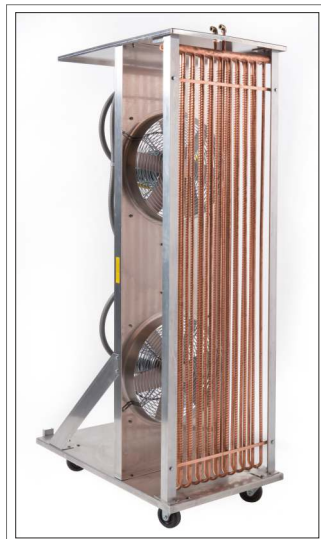

- New fan cart delivers uniform airflow allowing the hatch to progress naturally while eliminating chick down build-up on copper coils, maximizing chick comfort for an optimal hatch
- High-capacity cooling coils maintain the appropriate temperature inside the hatcher baskets

Control options

- Access any feature of the hatcher through the touch screen of the intuitive and easy-to-use Genesis IV Control
- User-friendly Genesis M (GeM) control with PID temperature control and bright LED indicator lights